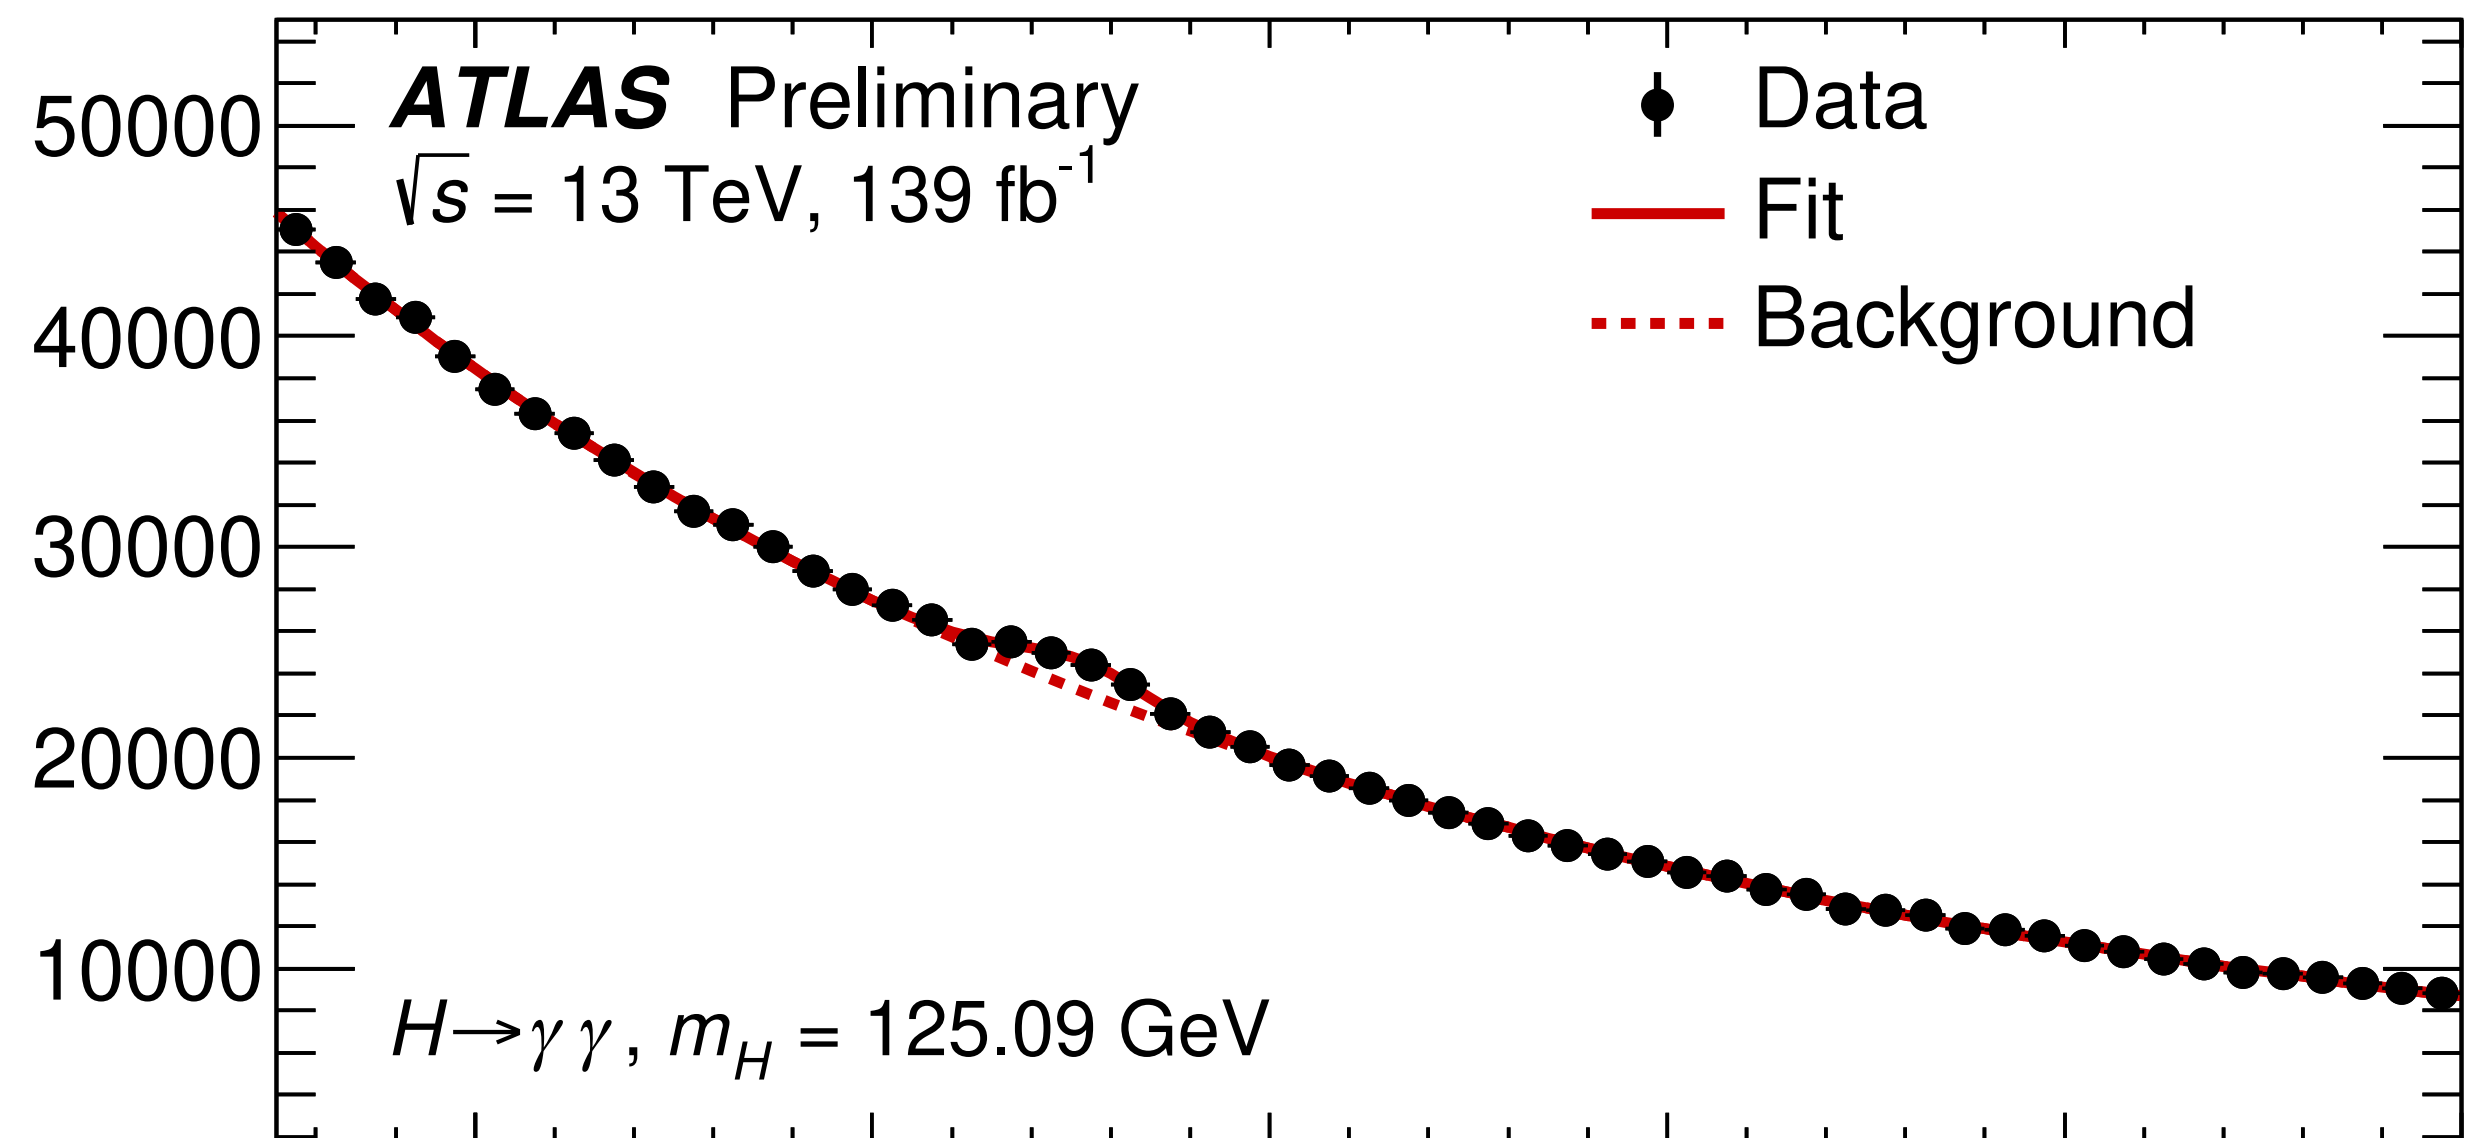

Events / GeV

Data-Background

CMS Preliminary 2016 + 2017 + 2018

137.1 fb<sup>-1</sup> (13 TeV)