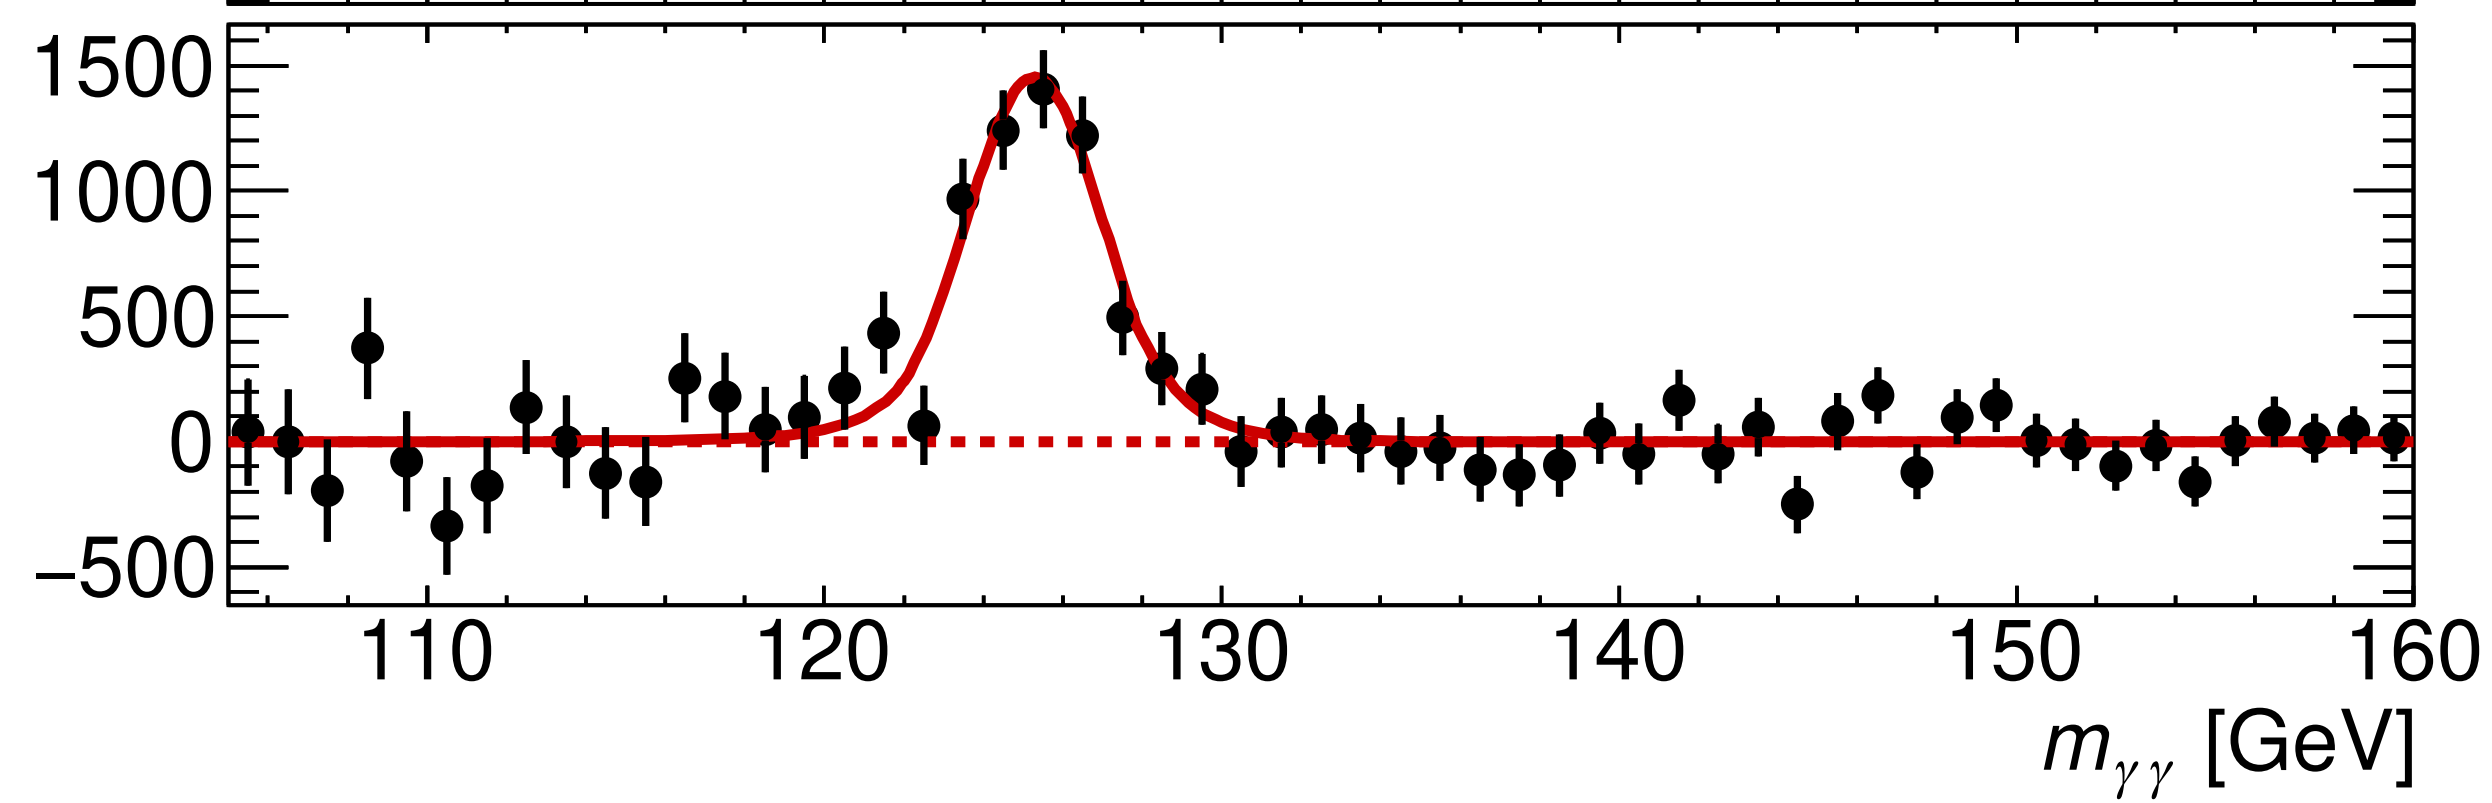

Events / GeV

Data-Background

CMS Preliminary 2016 + 2017 + 2018

137.1 fb<sup>-1</sup> (13 TeV)